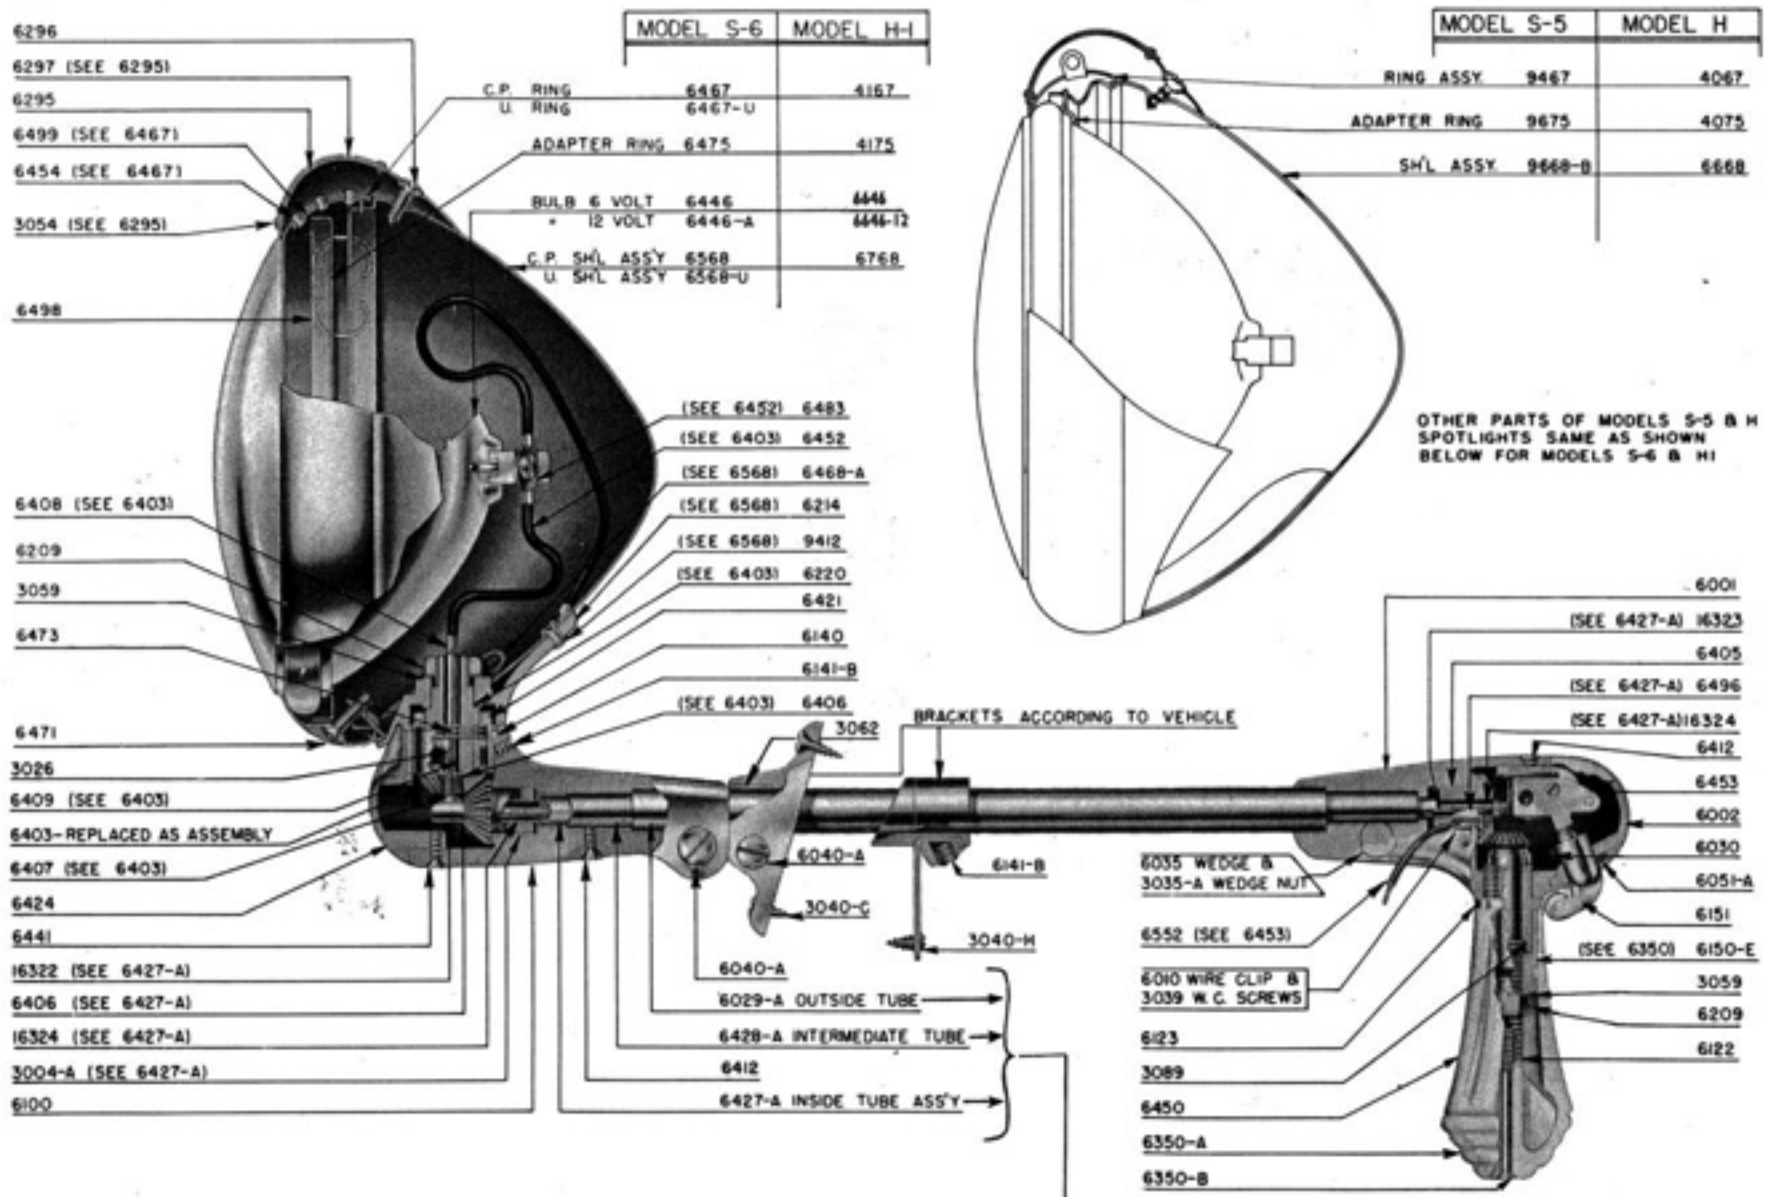

Model S-6 & S-5 (No. 125-175) and Model H-1 & H (No. 50)
225-275

Sealed Beam Safetylights and Roof Utility Light

WHEN ORDERING TUBES, CHECK OVERALL LENGTH AND SPECIFY PART NUMBER ACCORDINGLY. SEE PAGE 4
 NOTE - Reflector, lens, gasket, socket, and prefocused bulb assembly same as S-4 & D-4 Models. See page 3.