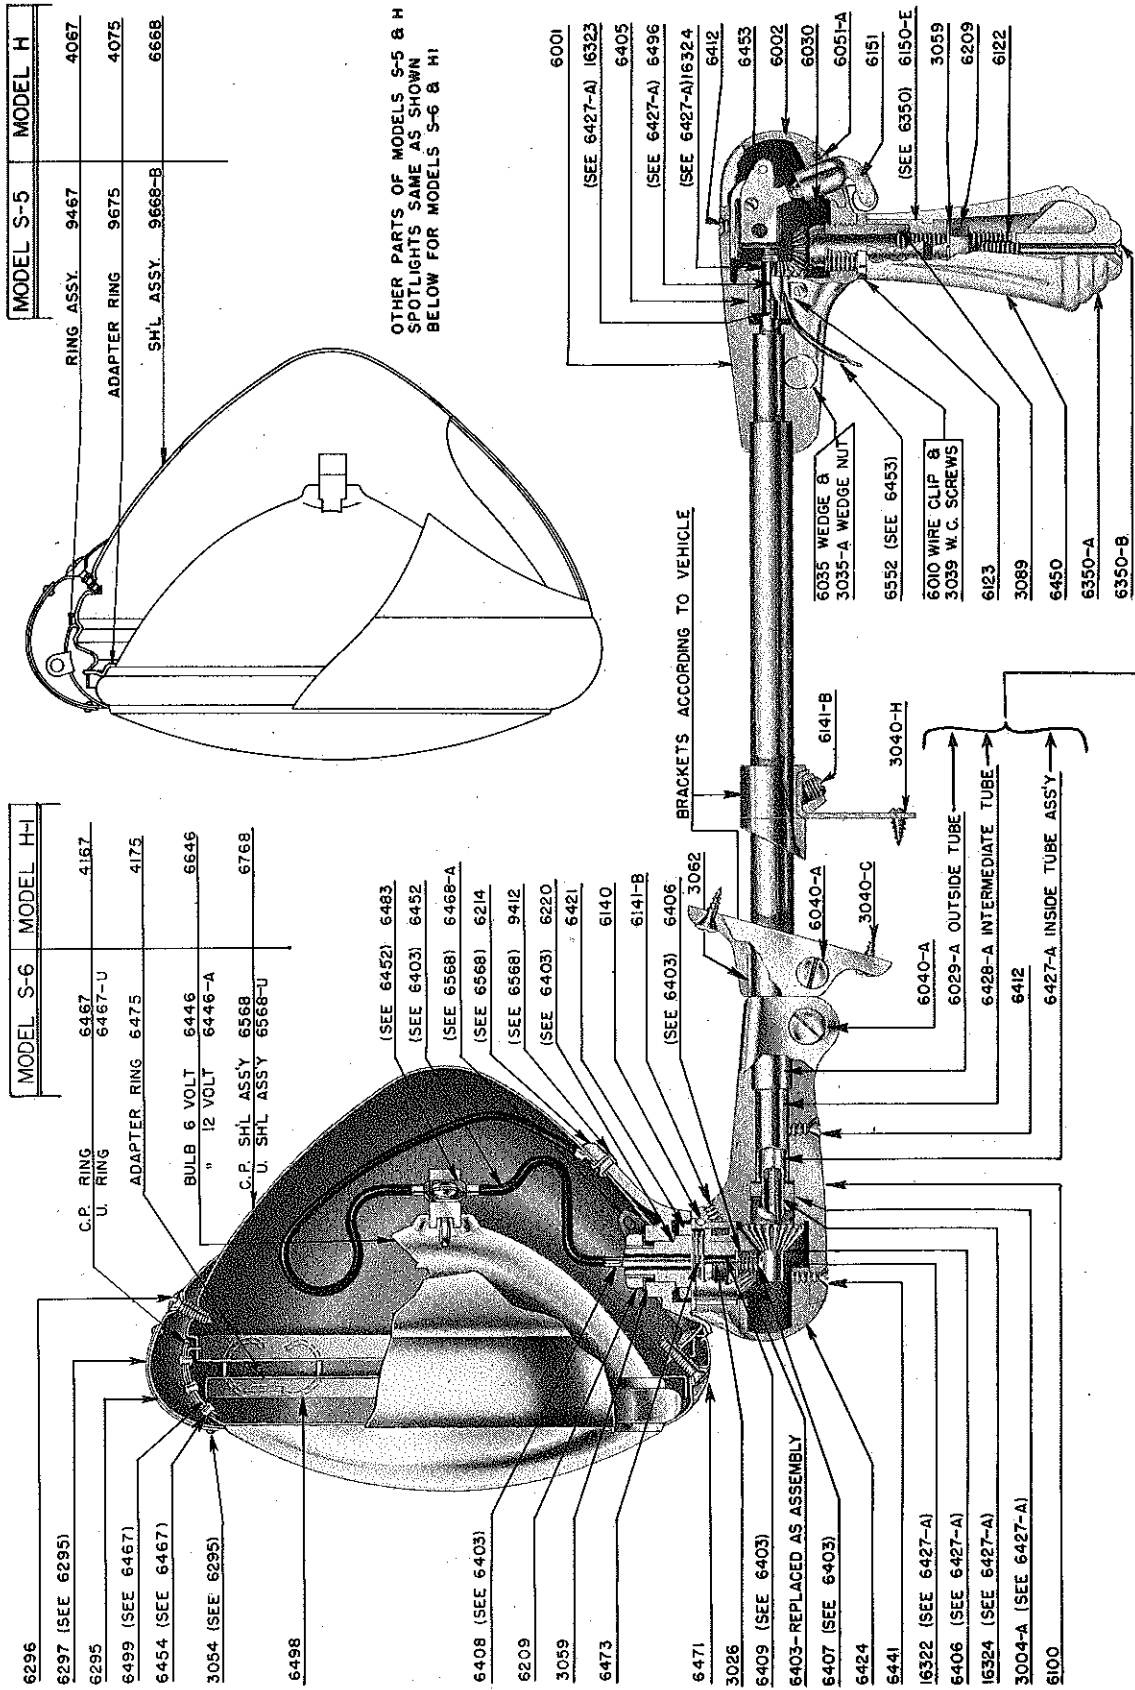

Model S-6 & S-5 (No. 125-175) and Model H-1 & H (No. 50) 225-275

Sealed Beam Safetylights and Roof Utility Light

MODEL S-5	MODEL H
RING ASSY. 9467	4067
ADAPTER RING 9675	4075
SHL ASSY. 9668-B	6668

MODEL S-6	MODEL H-1
C.P. RING 6467	4167
U. RING 6467-U	
ADAPTER RING 6475	4175
BULB 6 VOLT 6446	6646
" 12 VOLT 6446-A	
C.P. SHL ASSY 6568	6768
U. SHL ASSY 6568-U	

OTHER PARTS OF MODELS S-5 & H SPOTLIGHTS SAME AS SHOWN BELOW FOR MODELS S-6 & H1

- 6296
- 6297 (SEE 6295)
- 6295
- 6499 (SEE 6467)
- 6454 (SEE 6467)
- 3054 (SEE 6295)
- 6498
- 6408 (SEE 6403)
- 6209
- 3059
- 6473
- 6471
- 3026
- 6409 (SEE 6403)
- 6403-REPLACED AS ASSEMBLY
- 6407 (SEE 6403)
- 6424
- 5441
- 6322 (SEE 6427-A)
- 6406 (SEE 6427-A)
- 6324 (SEE 6427-A)
- 3004-A (SEE 6427-A)
- 6100
- (SEE 6452) 6483
- (SEE 6403) 6452
- (SEE 6568) 6468-A
- (SEE 6568) 6214
- (SEE 6568) 9412
- (SEE 6403) 6220
- 6421
- 6140
- 6141-B
- (SEE 6403) 6406
- 3062
- 6141-B
- 6040-A
- 3040-C
- 6040-A
- 6029-A OUTSIDE TUBE
- 6428-A INTERMEDIATE TUBE
- 6412
- 6427-A INSIDE TUBE ASSY
- 6001
- (SEE 6427-A) 6323
- 6405
- (SEE 6427-A) 6496
- (SEE 6427-A) 6324
- 6412
- 6453
- 6002
- 6030
- 6051-A
- 6151
- (SEE 6350) 6150-E
- 3059
- 6209
- 6122
- 6035 WEDGE & 3035-A WEDGE NUT
- 6552 (SEE 6453)
- 6010 WIRE CLIP & 3039 W.C. SCREWS
- 6123
- 3089
- 6450
- 6350-A
- 6350-B

WHEN ORDERING TUBES, CHECK OVERALL LENGTH AND SPECIFY PART NUMBER ACCORDINGLY. SEE PAGE 4
NOTE - Reflector, lens, gasket, socket, and prefocused bulb assembly same as S-4 & D-4 Models. See page 3.