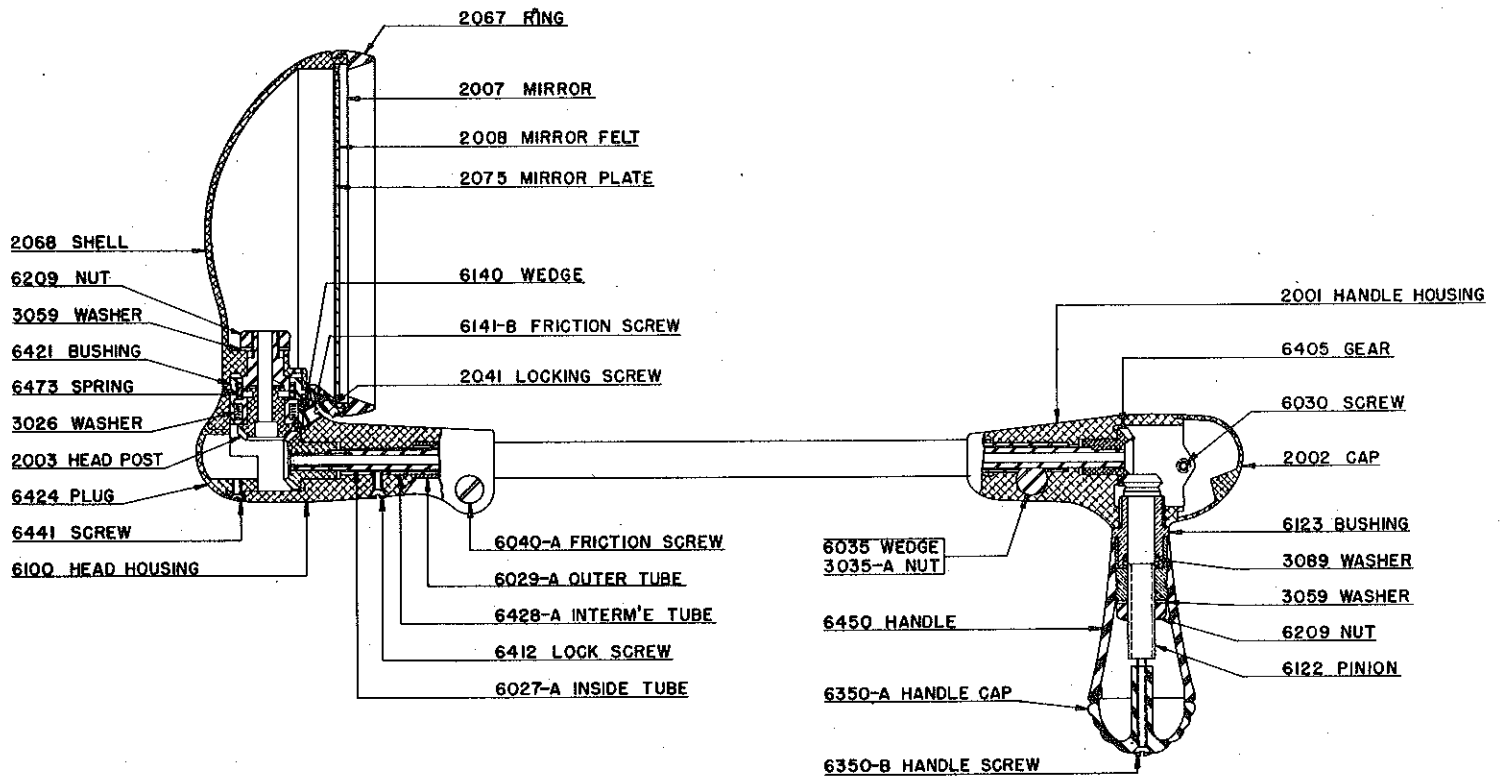

Stock 780 Panoramic Mirror