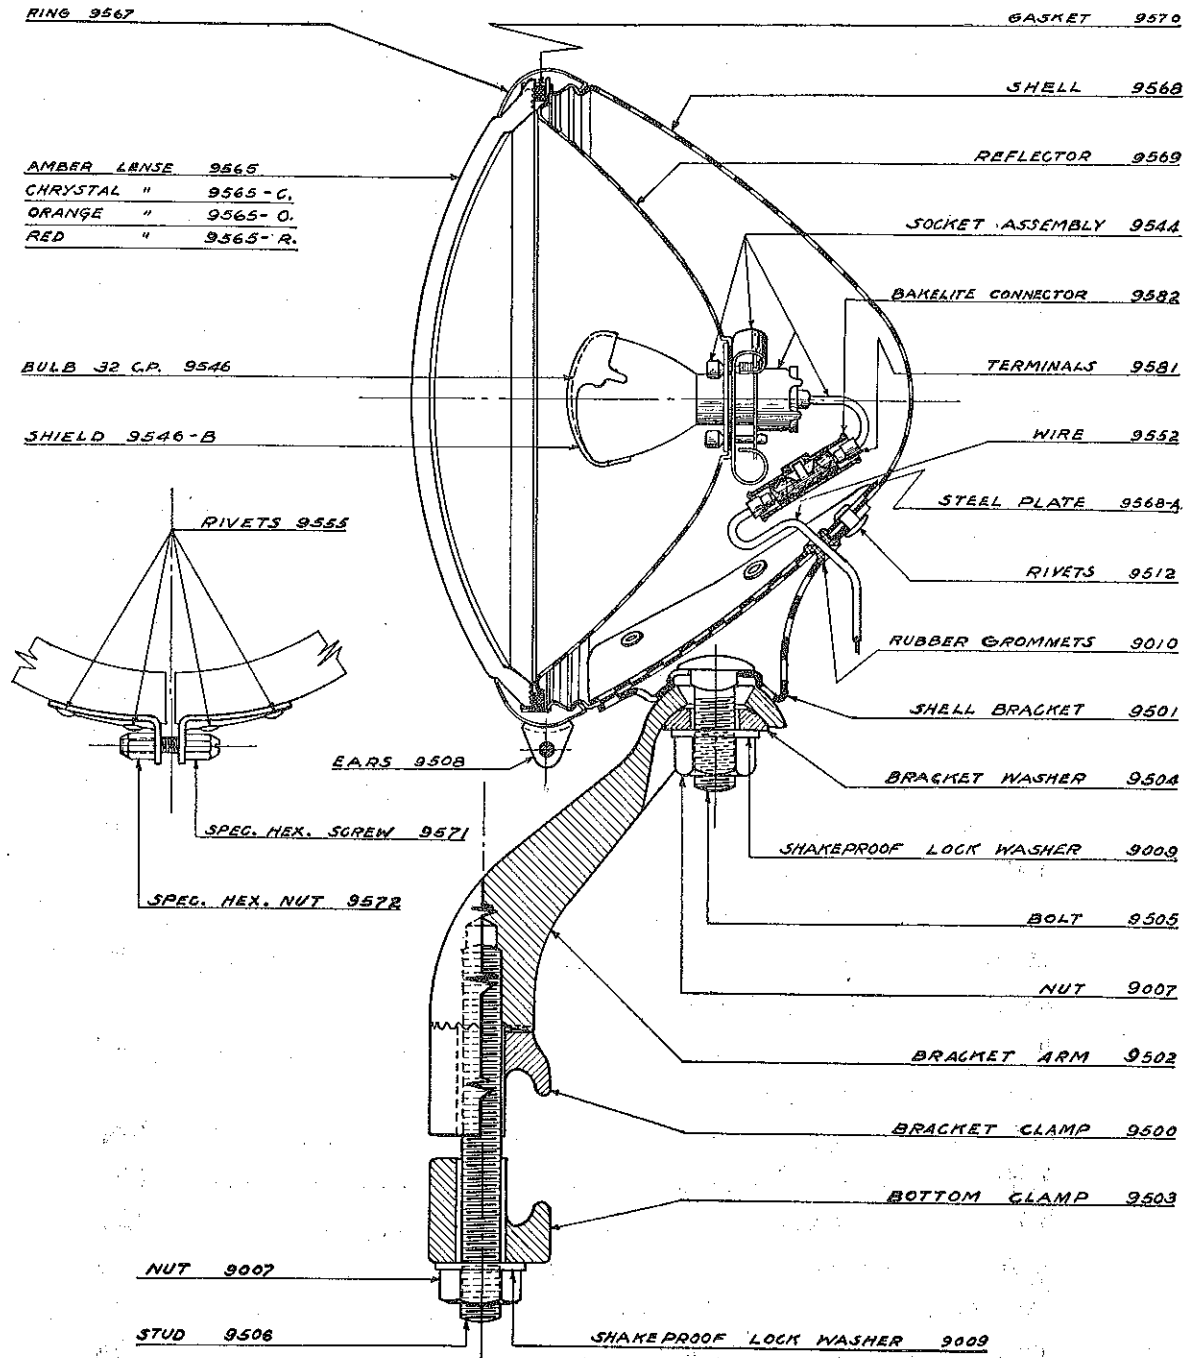

PARTS SHEET FOR Unity Super Road Lamp

PRICES ON REVERSE HEREOF

PRODUCT OF

UNITY MANUFACTURING CO., 2909 Indiana Ave., CHICAGO

Makers of

SAFETYLIGHT — WORLD'S MOST POWERFUL DRIVING LIGHT

(Over)

PARTS PRICES FOR

Unity Super Road Lamp

Order Service Parts From

UNITY MANUFACTURING CO., 2909 Indiana Ave., CHICAGO

Use Part Numbers On Cut On Reverse Hereof

Part No.	List
9009 Lock Washer.....	\$.02
9010 Rubber Grommet.....	.05
9500 Upper Bracket Clamp.....	.18
9502 Bracket Arm.....	.35
9503 Bottom Bracket Clamp.....	.18
9504 Bracket Washer.....	.12
9506-9007 . . Bracket Stud & Nut.....	.20
9544 Socket Assembly.....	.40
9546 Bulb25 net
9546-B Bulb Shield.....	.15
9552 Wire Assembly.....	.60
9565 Amber Lense75
9565-C Crystal Lense75
9565-O Orange Lense.....	.75
9565-R Red Lense.....	.75
9565-S Clear Lense.....	.75
9567 Ring Assembly.....	1.25
9568 Shell Assembly.....	3.00
9569 Reflector	1.50
9570 Gasket17
9571-2 Ring Screw & Nut.....	.10
9582 Bakelite Connector.....	.10
9053 Standard Switch.....	.75
9553 Special Penna. Approved Switch.....	1.00
9553-F Fuse for Penna. Switch.....	.10