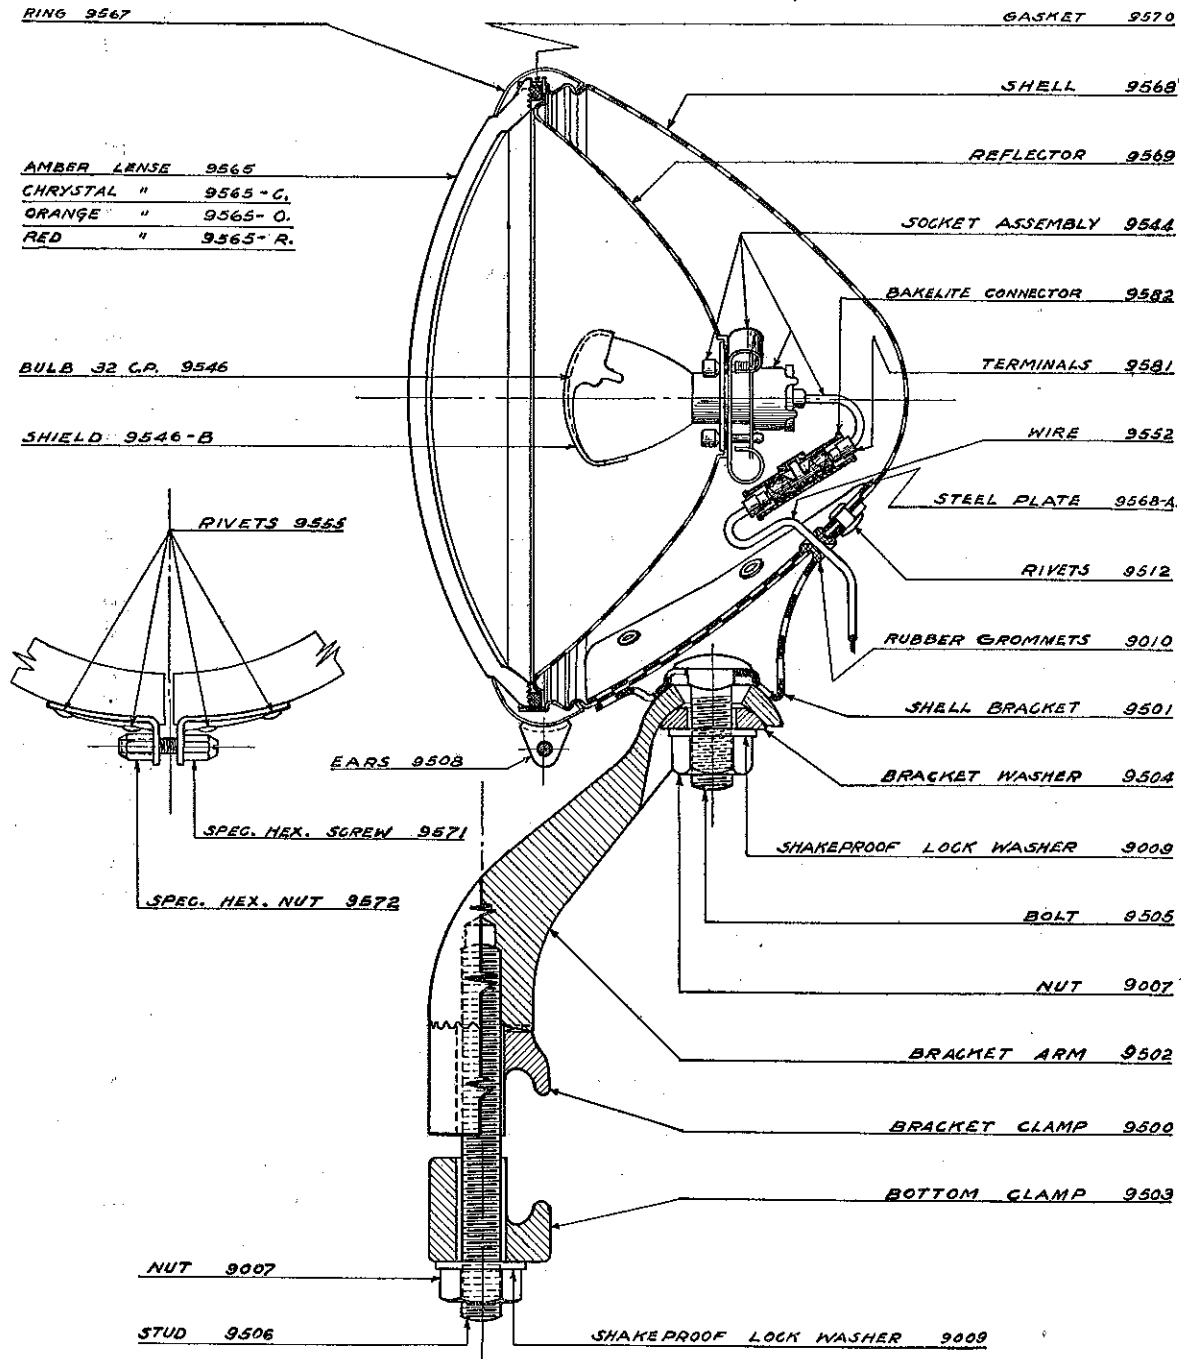

PARTS SHEET FOR UNITY SUPER ROAD LAMP

Illustration below shows Parts Numbers for Super 7" Road Lamp.
See reverse hereof for Special Parts Numbers of Super 6½" Road Lamp.

PRICES ON REVERSE HEREOF

PRODUCT OF
UNITY MANUFACTURING CO., 2909 Indiana Ave., CHICAGO, ILL.

Makers of
SAFETYLIGHT — WORLD'S MOST POWERFUL DRIVING LIGHT

(Over)

PARTS PRICES (U.S.A.) FOR UNITY SUPER ROAD LAMP

Part No.	<u>PLEASE ORDER BY PART NUMBER</u>	List
9006	Bracket Carriage Bolt.....	.15
9007	Nut for Bolt No. 9006 and Stud No. 9506.....	.05
9009	Lock Washer.....	\$.02
9010	Rubber Grommet.....	.05
9500	Upper Bracket Clamp.....	.18
9502	Long Bracket Arm.....	.40
9502-S	Short Bracket Arm.....	.40
9503	Bottom Bracket Clamp.....	.18
9504	Bracket Washer.....	.12
9506	Bracket Stud.....	.15
	COMPLETE BRACKET ASSEMBLY.....	1.00
9544	Socket Assembly.....	.40
9546	6- 8 Volt, 32 C.P.....	.30 net
9546-A	6- 8 Volt, 50 C.P.....	.60 net
9546-C	12-16 Volt, 32 C.P.....	.60 net
9546-D	12-16 Volt, 50 C.P.....	.80 net
9546-B	Bulb Shield.....	.15
9552	Wire Assembly.....	.60
9565	Amber Lens 6 3/4" Diameter.....	.75
9565-B	Blue Lens 6 3/4" Diameter.....	.75
9565-C	Crystal Lens 6 3/4" Diameter.....	.75
9565-O	Orange Lens 6 3/4" Diameter.....	.75
9565-R	Red Lens 6 3/4" Diameter.....	.75
9565-S	Clear Lens 6 3/4" Diameter.....	.75
9567	Ring Assembly.....	1.25
9568	Shell Assembly.....	3.00
9569	Reflector.....	1.50
9570	Gasket.....	.17
9571-2	Ring Screw & Nut.....	.10
9582	Bakelite Connector.....	.10
9586	Theft-Proof Set Screw.....	.10
9053	Standard Switch.....	.75
9553	Special Penna. Approved Switch.....	1.00
9553-F	Fuse for Penna. Switch.....	.10
9017	Flasher Unit, 6 Volt, 5 Amp. Capacity.....	1.75

NOTE—All other Parts of Super 7" Road Lamp fit the Super 6 1/2" Road Lamp.
PRICES SUBJECT TO CHANGE WITHOUT NOTICE

(Over)