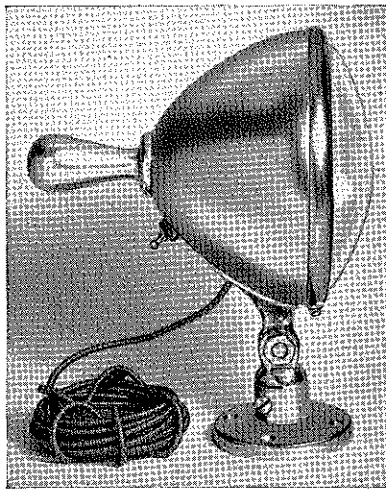

with **UNITY BOAT LIGHTS**

MODEL "A"

UNITY "DECK" LIGHT

6½" Diameter, 265,000 Candle Power beam—built entirely of brass, chromium plated—impervious to climatic conditions or salt water. Can instantly be turned in any direction, up, down, to either side—has switch in head at finger tip reach from control handle.

THREE TYPES FILL EVERY MARINE NEED
ALL PROJECT A ONE-MILE BEAM

Built by makers of the famous "SAFETY LIGHT"—
World's Most Powerful Automobile Driving Light.

OVER TWO MILLION UNITY LIGHTS
IN USE

MODEL "B"

UNITY DECK LIGHTS

Model "A" (Short Bracket)
Model "B" (Long Bracket)

6 or 12 Volt	32 Volt
\$10.00	\$11.75
\$12.50	\$14.25

Unless Otherwise Specified—Furnished in 6 Volt—Shipping Weight, 8 lbs.

Unity "Utility" Safetylight

This is the famous "SAFETYLIGHT" built for mounting in roof of cabins. Through inside rocking-rotating control handle, beam can be instantly turned to any point in a sphere—the most positive, yet simplest, fastest and easiest operating inside control light available.