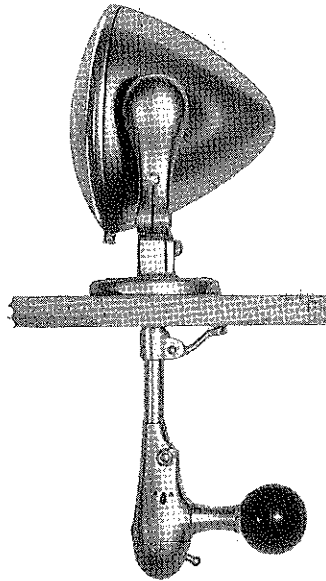

Unity "Utility" Safetylight

This is the famous "SAFETYLIGHT" built for mounting in roof of cabins. Through inside rocking-rotating control handle, beam can be instantly turned to any point in a sphere—the most positive, yet simplest, fastest and easiest operating inside control light available.

Full chromium plated, waterproof, not affected by salt air or water.

UNITY "UTILITY" SAFETYLIGHT	6 or 12 Volt	32 Volt
Standard, 6-in. Model, 250,000 C.P. complete with brackets	$14.00	$15.75
DeLuxe, 6½-in. Model, 265,000 C.P. complete with brackets	$16.50	$18.25
Shipping Weight, 7 lbs. Unless otherwise Specified—Furnished in 6 Volt		

Unity "Marine" Safetylight

The light approved, recommended and sold by practically all automobile factories—because electrically and mechanically best. More than a Million in use.

For Cabin Corner Post Mounting. Full chromium plated, waterproof, not affected by salt air or water.

Furnished for left hand installation unless otherwise specified. For right hand installation, order "RIGHT HAND" MARINE MODEL.